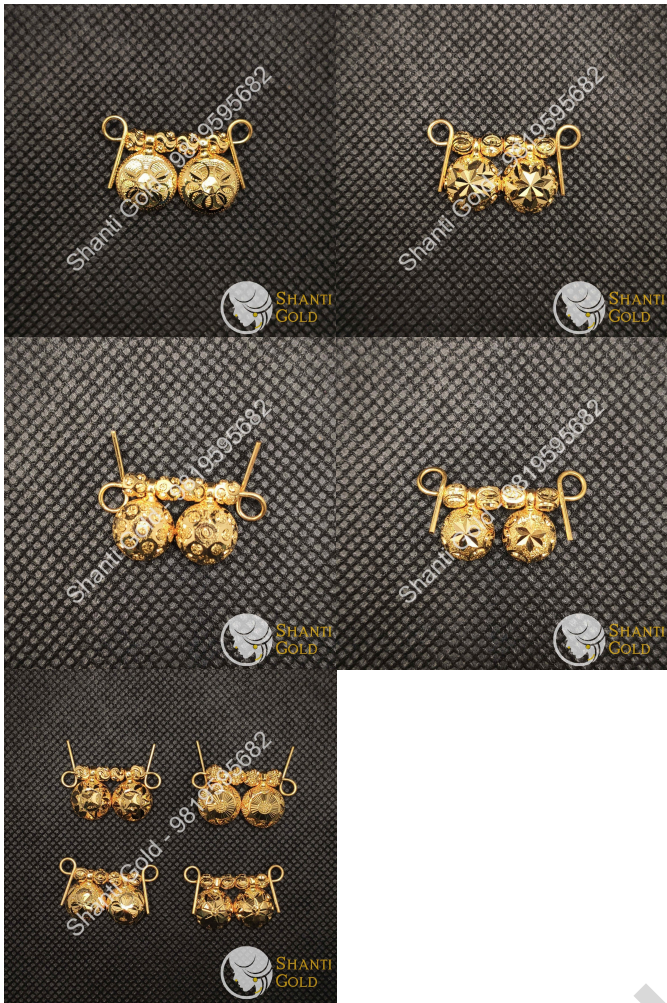

VATI - WITHOUT CHAIN

Variations

Piece weight	Purity
Any Piece weight	Any Purity